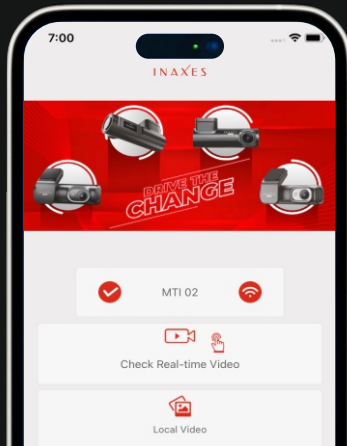

INAXES®

DRIVE THE CHANGE

DOWNLOAD INAXES APP FROM
APPLE APP STORE OR GOOGLE PLAY STORE
AND INSTALL IT ON YOUR SMARTPHONE.

VIEW, DOWNLOAD & SHARE
VIDEOS, PHOTOS & EMERGENCY CLIPS

INAXES APP